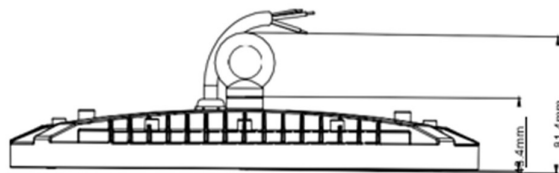

Approvals

CE

Product	Rated Power	VAC	Efficiency	CCT	Luminous Flux	CRI	Diameter (mm)	Height (mm)
Standard Models								
LED UFO DOB Economy 100W	100W	220-240VAC	110lm/W	3000K/4000K/5000K/6500K	11 000lm	>80	240.3	80.1
LED UFO DOB Economy 150W	150W	220-240VAC	110lm/W	3000K/4000K/5000K/6500K	16 500lm	>80	281.8	81.4
LED UFO DOB Economy 200W	200W	220-240VAC	110lm/W	3000K/4000K/5000K/6500K	22 000lm	>80	327.8	81.3
LED UFO DOB Economy 300W	300W	220-240VAC	110lm/W	3000K/4000K/5000K/6500K	33 000lm	>80	381.2	84.7

Schemes

100W

150W

200W

300W

Lighting Curves