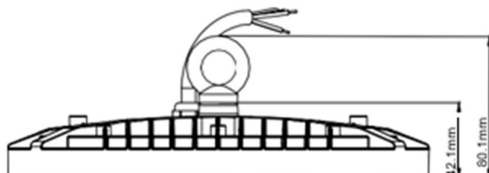

Schemes

100W